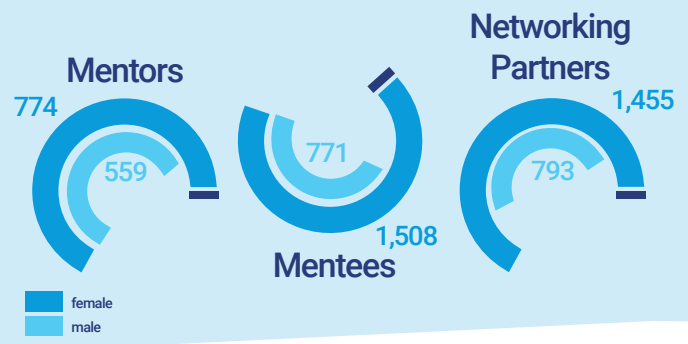

2023 PROGRAMME METRICS

1,044 Active Participants

1,364 Completed Sessions

849 Total hours of peer-supported learning

Post-session surveys

GENDER BREAKDOWN

2023 Sessions

Together Mentoring and Networking Programme