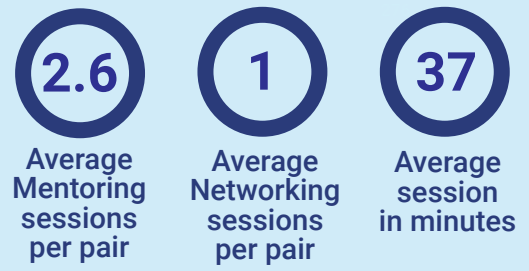

2023 PROGRAMME METRICS

1,044 Active Participants

1,364 Completed Sessions

849 Total hours of peer-supported learning

Post-session surveys

GENDER BREAKDOWN

2023 Sessions

Together Mentoring and Networking Programme