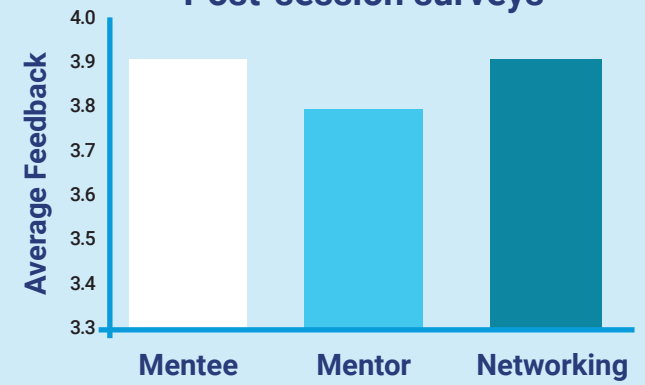

2023 PROGRAMME METRICS

1,044 Active Participants

1,364 Completed Sessions

849 Total hours of peer-supported learning

Post-session surveys

GENDER BREAKDOWN

2023 Sessions

Together Mentoring and Networking Programme