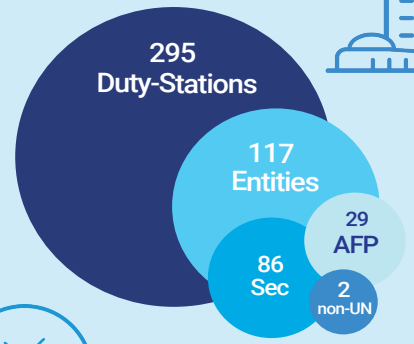

2023 PROGRAMME METRICS

1,044 Active Participants

1,364 Completed Sessions

849 Total hours of peer-supported learning

Post-session surveys

GENDER BREAKDOWN

2023 Sessions

Together Mentoring and Networking Programme